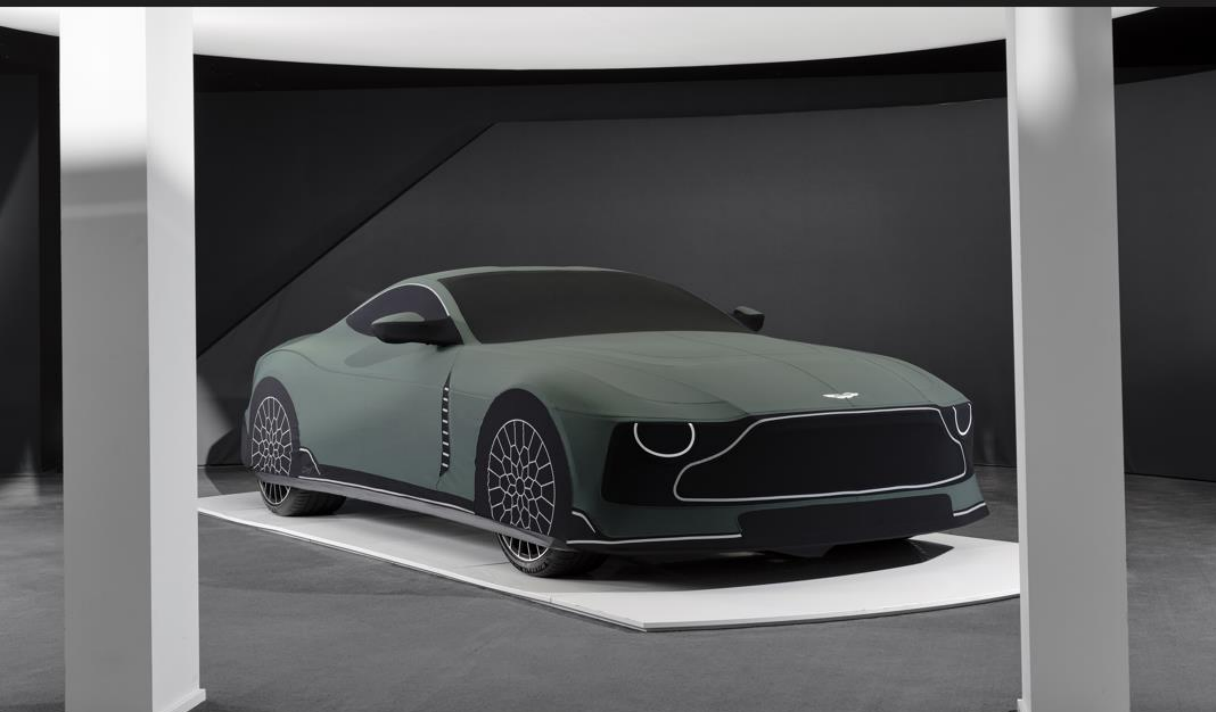

HELMET

The Valour Helmet is open faced classic style with modern materials and safety features. Taking inspiration of 110th Year of Aston Martin racing history. Finished with a satin gloss and tan interior, this celebration helmet is a one-of-a-kind edition.

FIA 8859-2015 & Snell SA2020 approved.

Available in small, medium, large and extra large. Sizing Guides can be found on the last page.

DRIVING SHOES

The limited-edition Valour Driving Shoes are lightweight with an all-rounder design. Finished in an exclusive Aston Martin Green Suede. Perfect for both road and track, made with cutting edge technology and the highest craftsmanship.

Sizing Guide can be found on the last page.

Illuminated Treadplate

A simple but effective way to add the final touches to the interior of your Valour. Located in the door sill, these treadplates feature the Aston Martin wings and illuminate in a soft white light as the door opens, creating a welcoming ambiance.

Part Number:
Illuminated Treadplate - Bright - NY63-80-10079
Illuminated Treadplate - Dark - NY63-80-10076

CAR COVERS

Tailored Car Cover

A bespoke crafted car shell, custom tailored to perfectly fit the contours of Valour. Crafted from the finest materials to offer maximum protection. The car cover can be further customised to match your chosen Valour livery, highlighting the unique specification even when not in use.