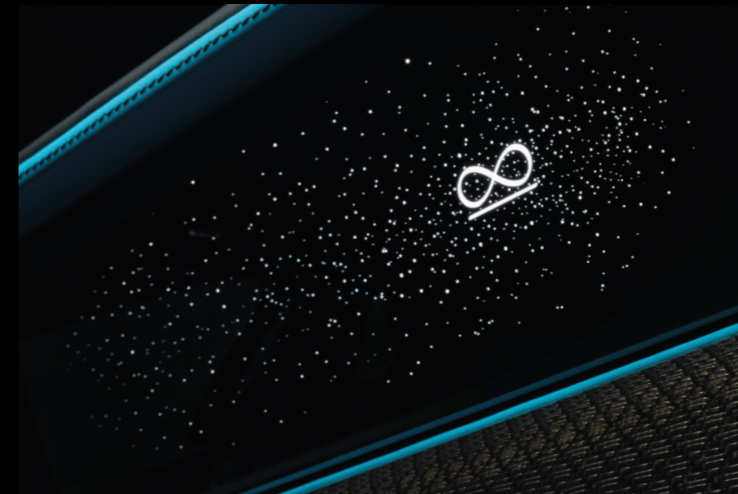

SCULPTED TO CAPTIVATE

Built for the night, this is for the fearless, those who dare to dream of infinite possibilities. Magnetic, intense, visually arresting. Every detail crafted to deliver an intense experience.

Turquoise flair and Technical Fibre enhance the motor car's contemporary appeal. Explore the night in the most enticing setting imaginable.

FLAWLESS MATERIALS

Through innovative craftsmanship, Technical Fibre embellishes the interior with a distinctive and bold new design.

AN ENDLESS VISION

The Illuminated Fascia is spellbinding. When Black Badge Ghost activates, the Black Badge Infinity symbol emerges from the fascia's void with a mesmerising, starlit display.

STELLAR SKY ABOVE

Enlivened by motion, the Shooting Star Headliner's immersive glow transports you to a world of cosmic darkness.